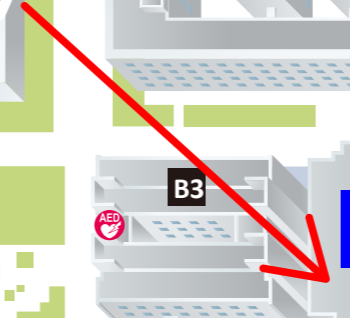

# Tatsuru Shirafuji Room E-415 at 4F of bldg-B7

Senboku Rapid Railway

To JR Mozu Station

To Kawachinagano

To Osaka

## How to get to the Nakamozu Campus